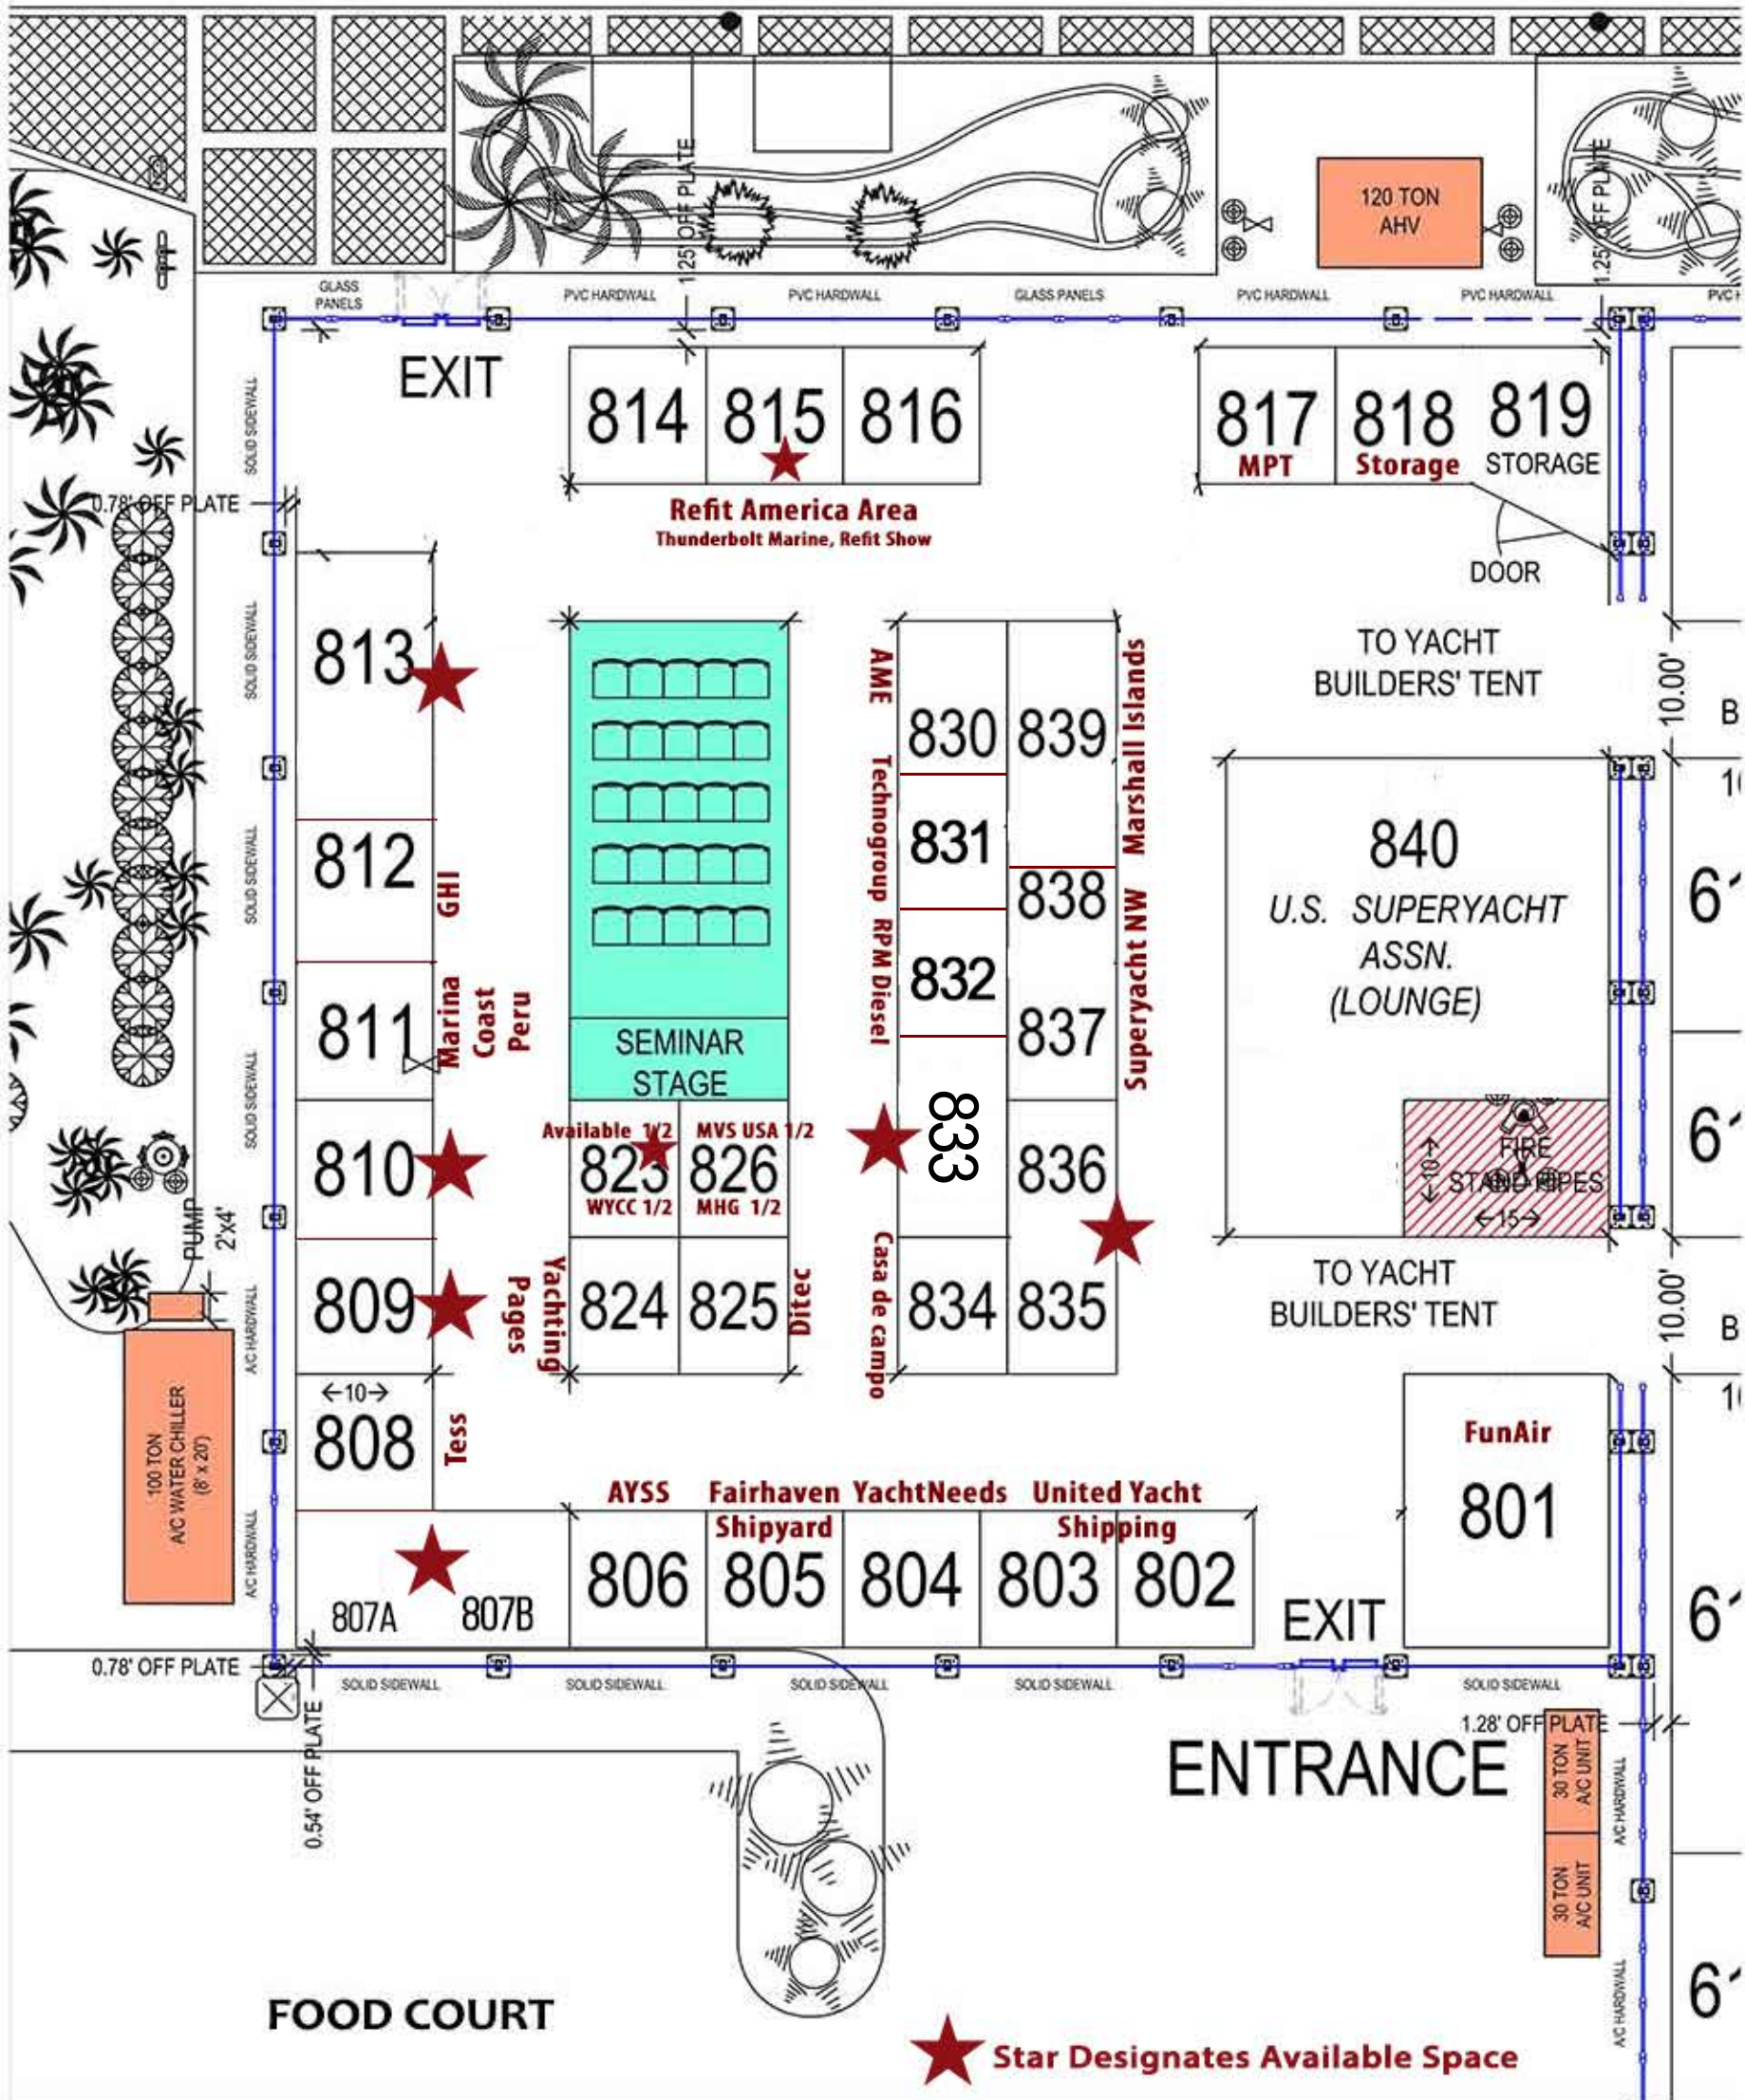

# AMERICAN PAVILION PRESENTED BY THE U.S. SUPERYACHT ASSOCIATION TENT LAYOUT

## INTRACOASTAL/DOCKS

★ Star Designates Available Space